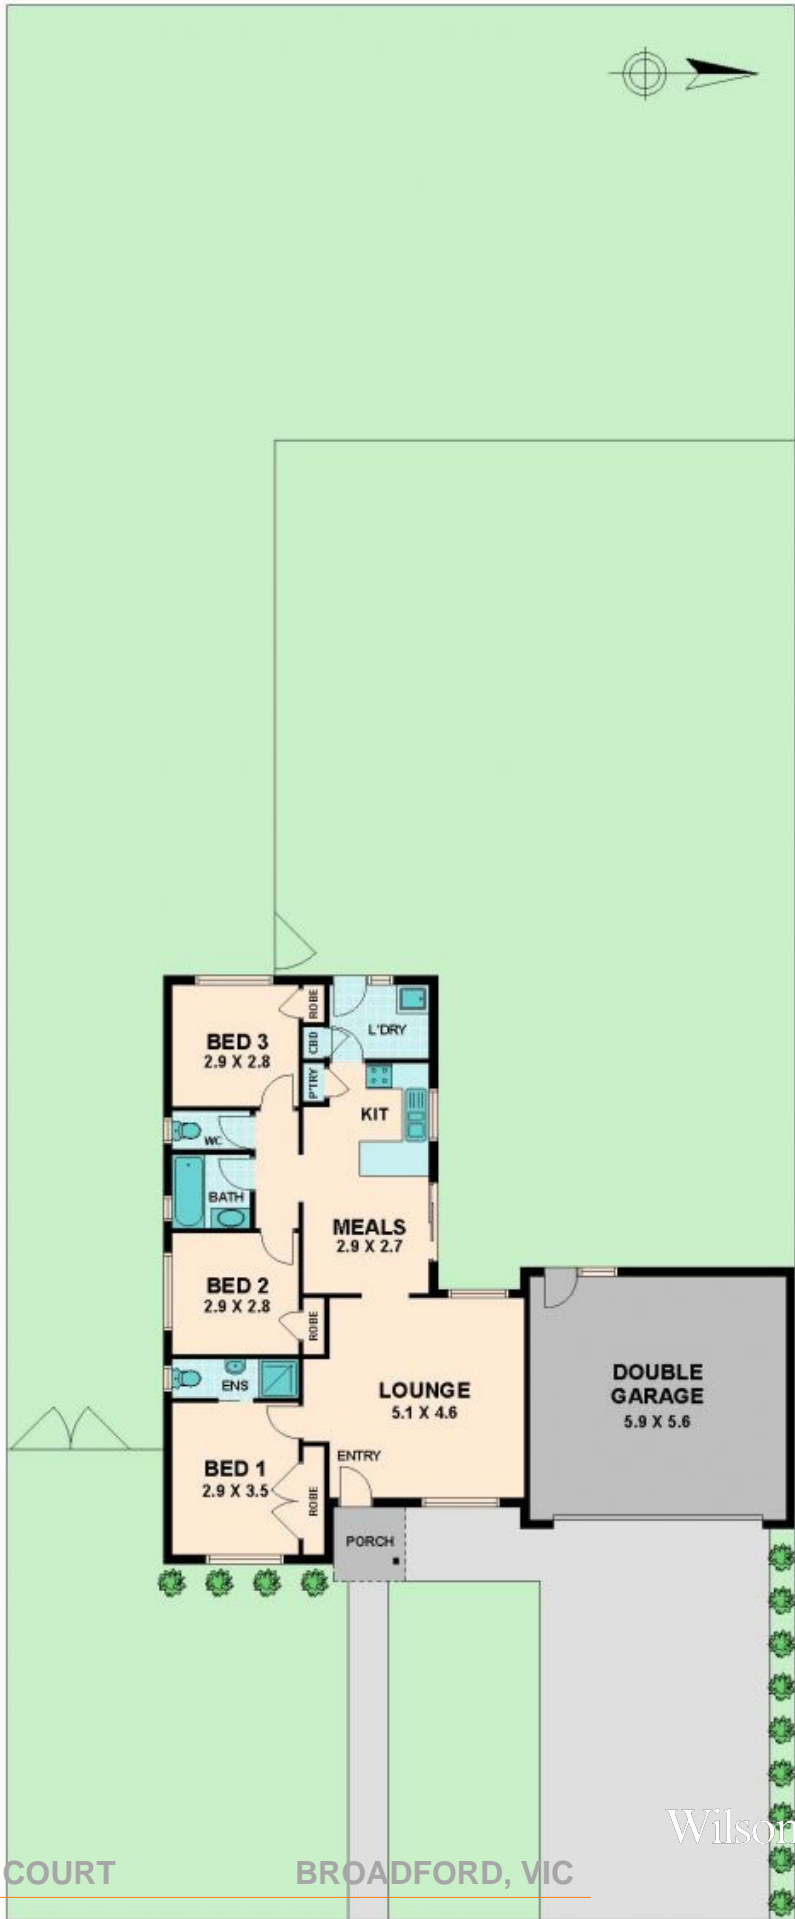

23 CONABERE COURT BROADFORD, VIC

 3  2

FANTASTIC HOME ON OVER 700m2 approx.

**Bianca Thomas**

0425 733 651

23 CONABERE COURT

BROADFORD, VIC

Wilson Partners