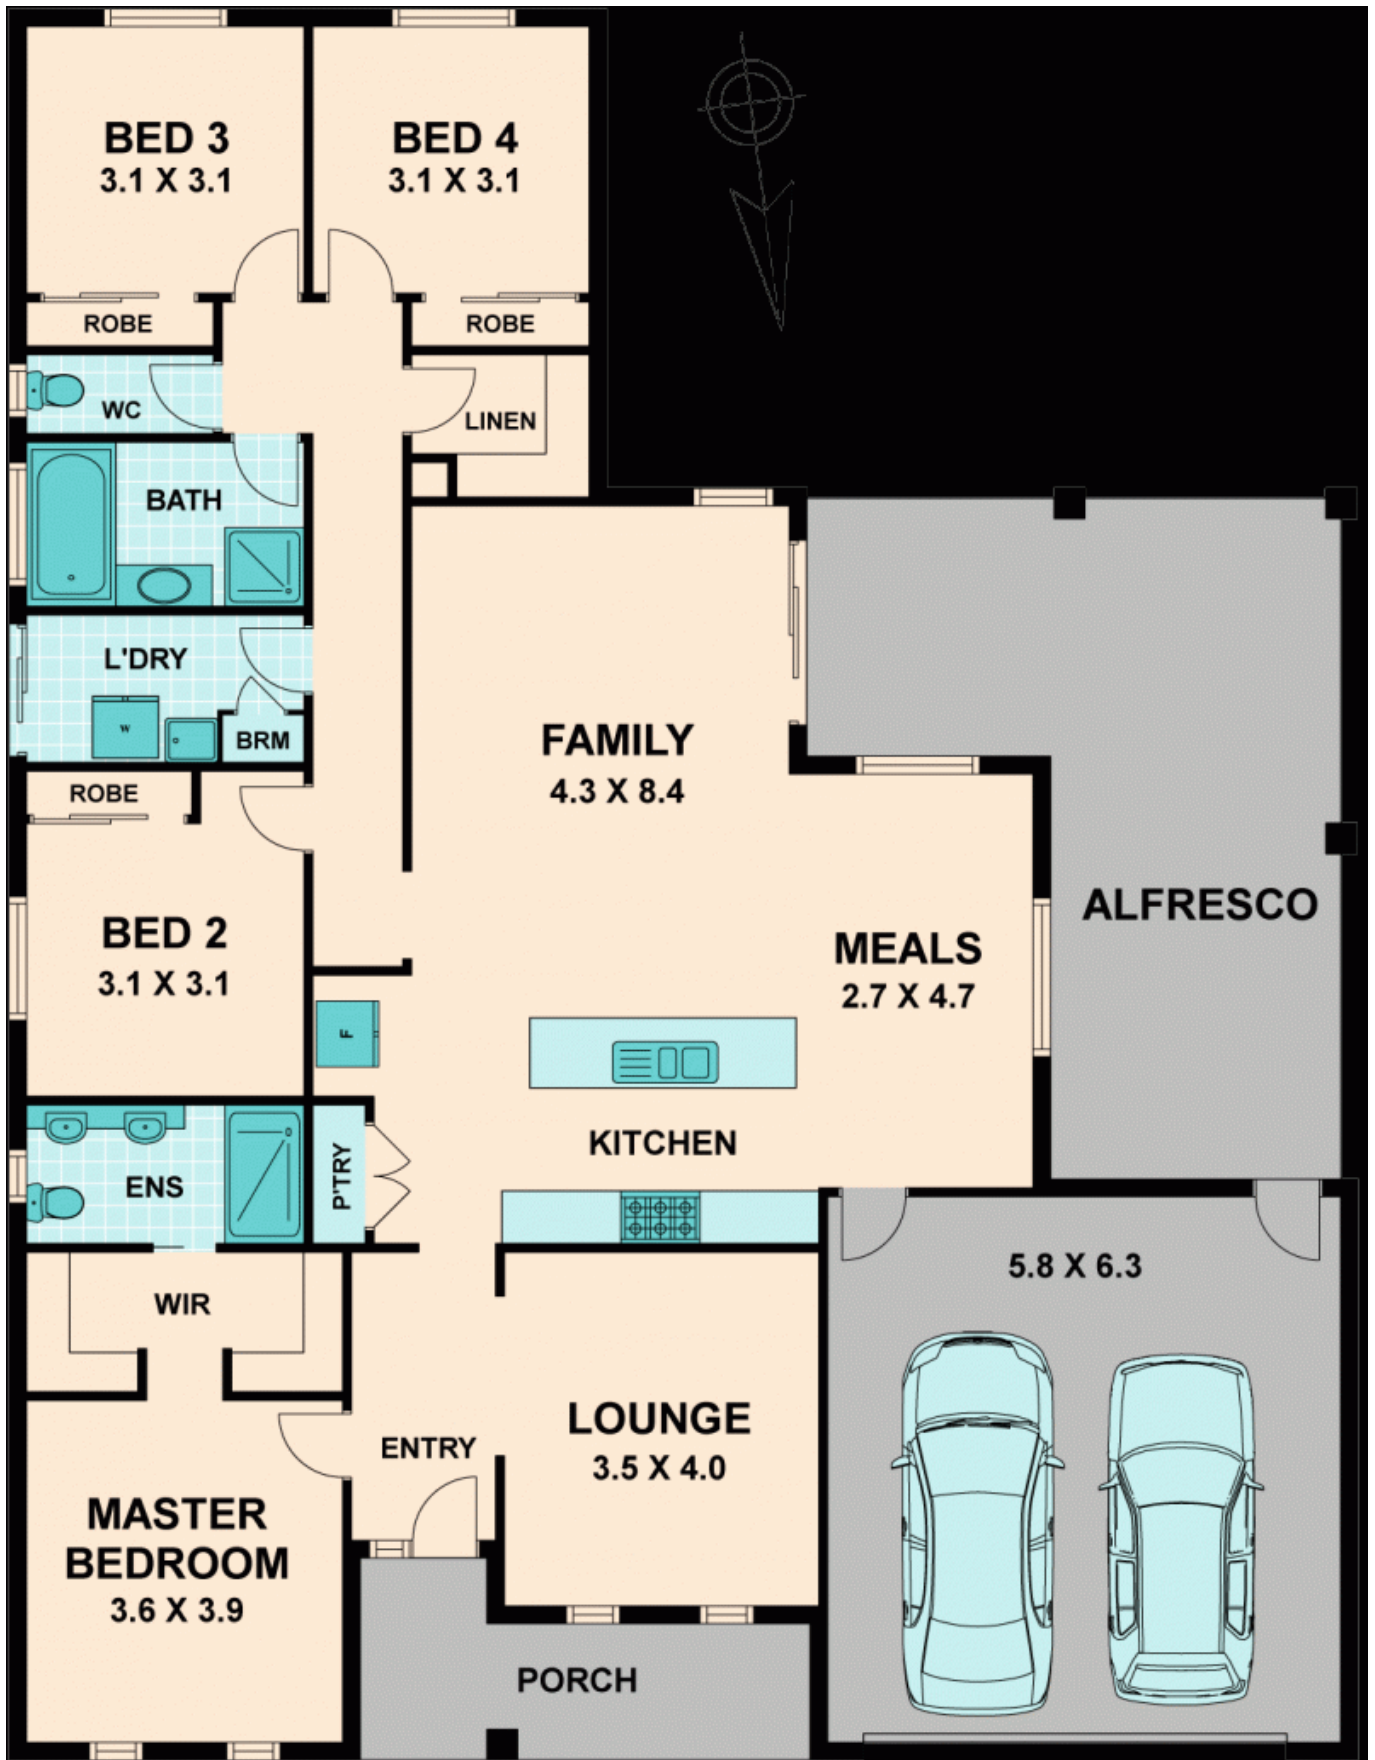

Wilson Partners

1 SALUTE COURT

WALLAN, VIC