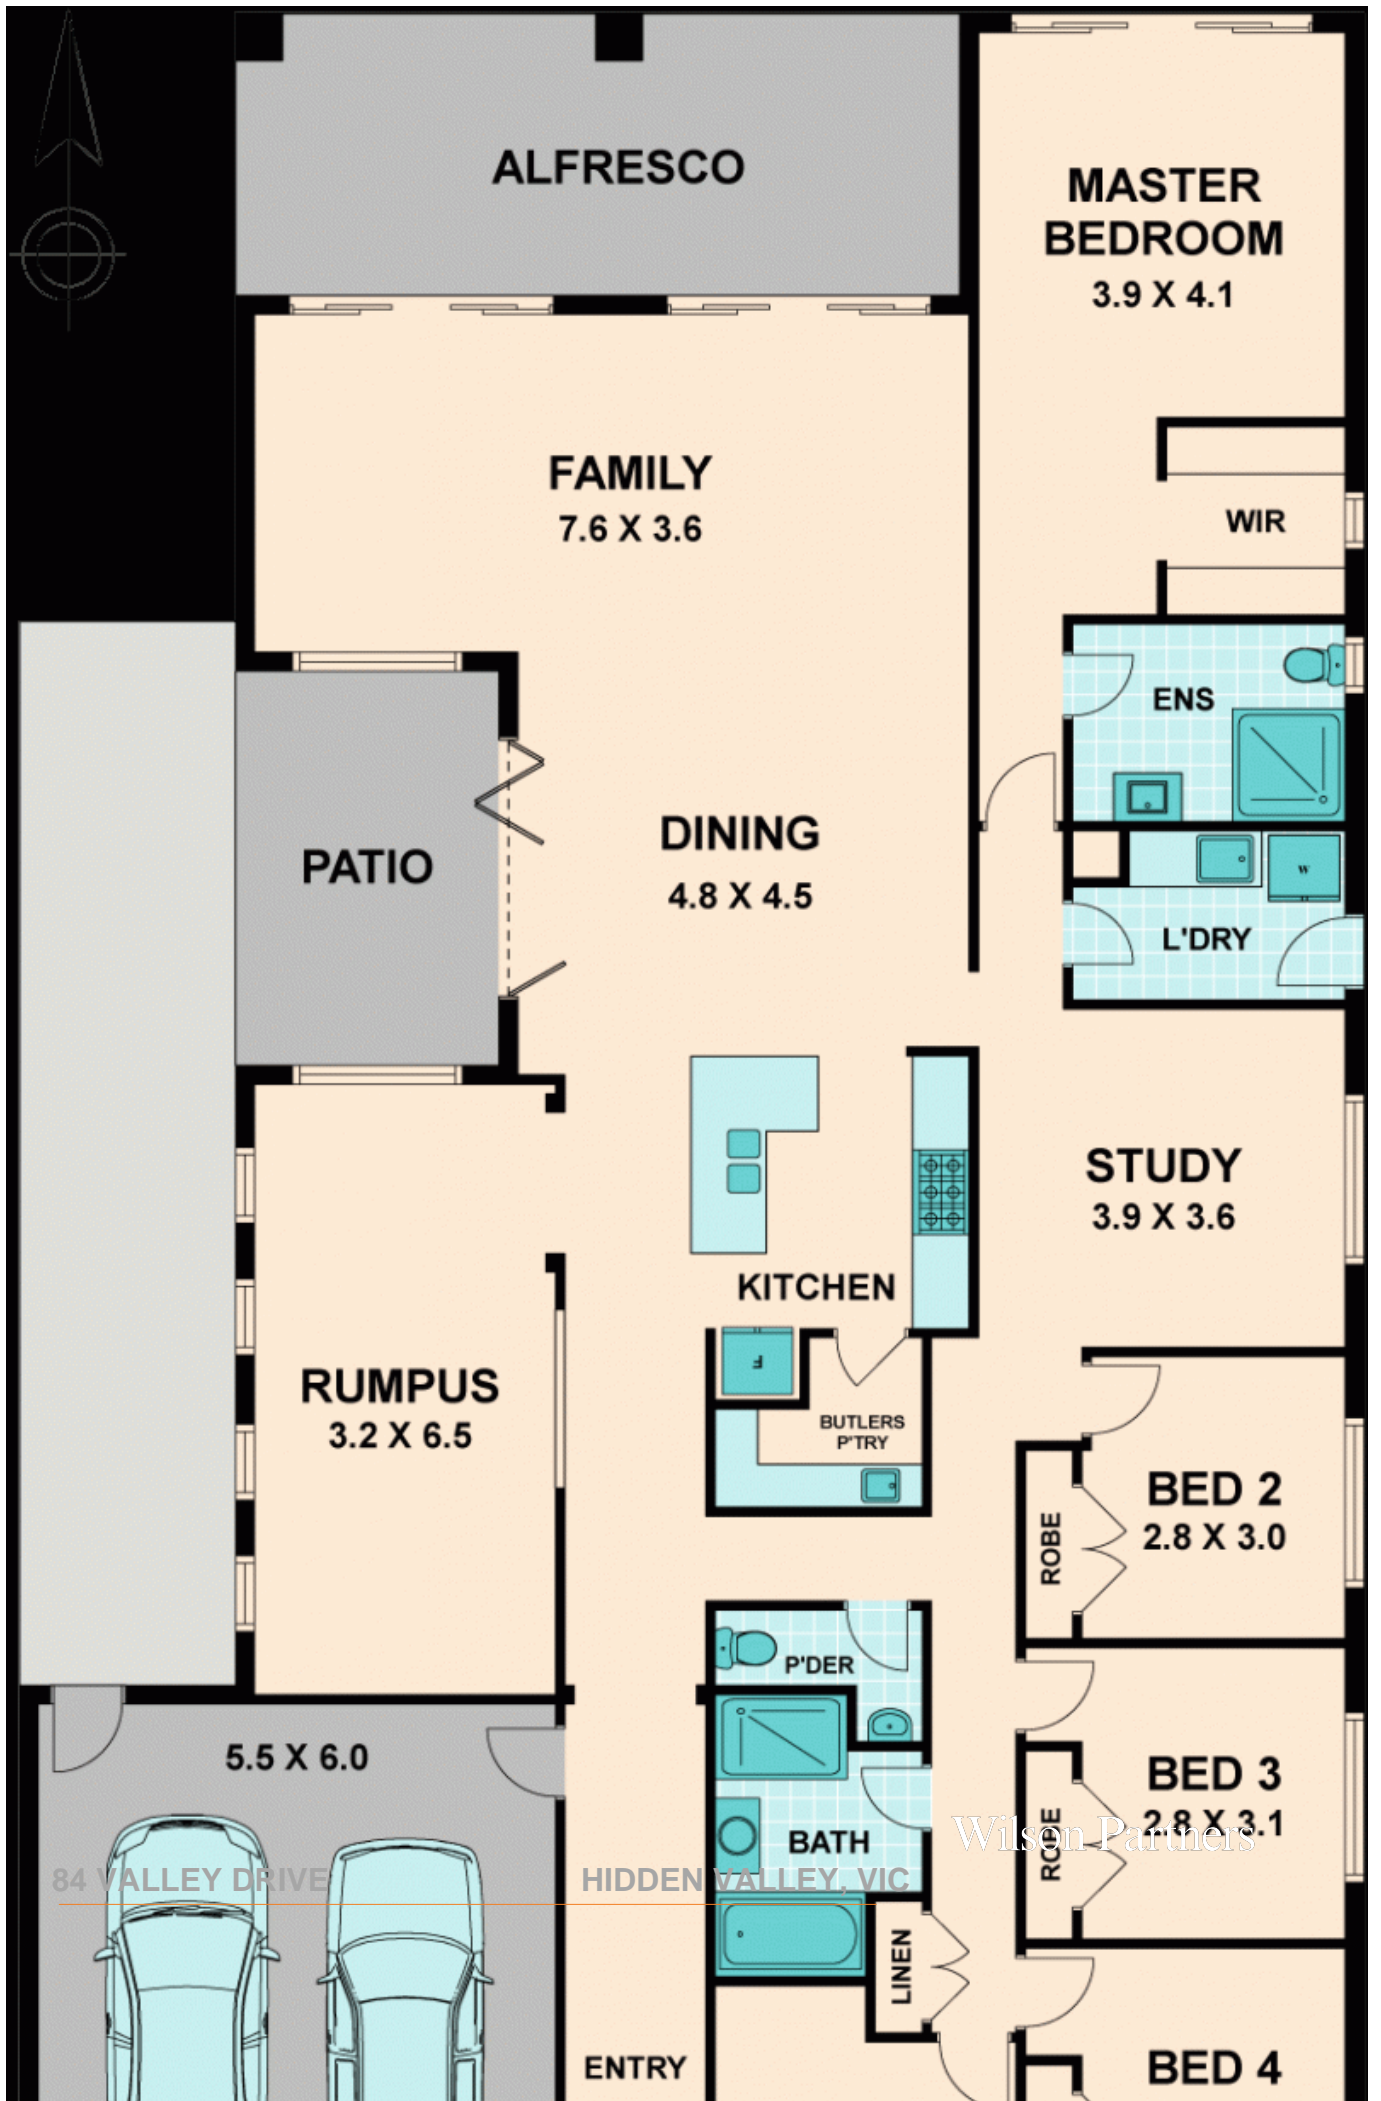

84 VALLEY DRIVE HIDDEN VALLEY, VIC

 5  2  2

JAPANESE INSPIRED

Bianca Thomas

0425 733 651

ALFRESCO

MASTER
BEDROOM

3.9 X 4.1

FAMILY
7.6 X 3.6

WIR

ENS

PATIO

DINING
4.8 X 4.5

L'DRY

STUDY
3.9 X 3.6

KITCHEN

RUMPUS
3.2 X 6.5

BUTLERS
P'TRY

BED 2
2.8 X 3.0

ROBE

5.5 X 6.0

P'DER

BED 3
2.8 X 3.1

ROBE

84 VALLEY DRIVE

HIDDEN VALLEY, VIC

BATH

Wilson Partners

LINEN

ENTRY

BED 4