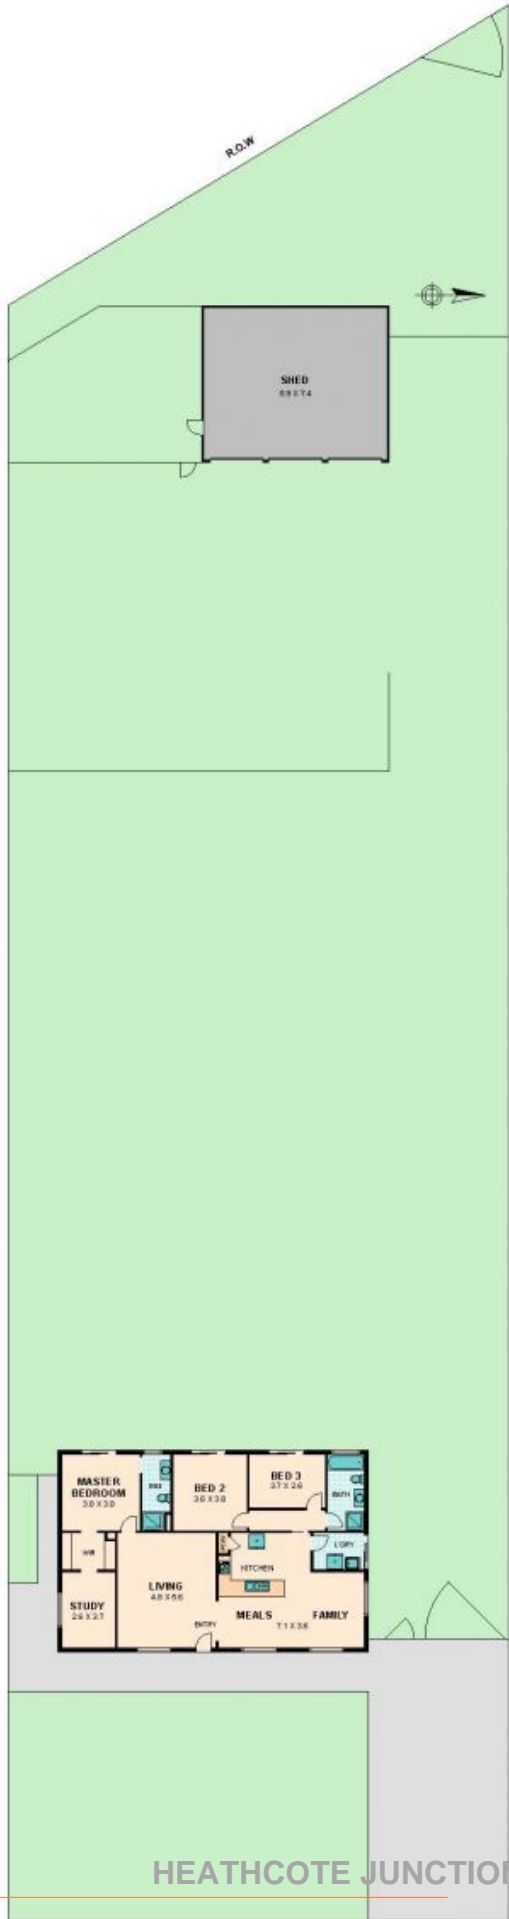

27B BADEN DRIVE HEATHCOTE JUNCTION, VIC

 3  2  4

SELL, SELL, SELLING!

0417 012 041, 5781 1999.

**Bianca Thomas**

0425 733 651

27B BADEN DRIVE

HEATHCOTE JUNCTION, VIC