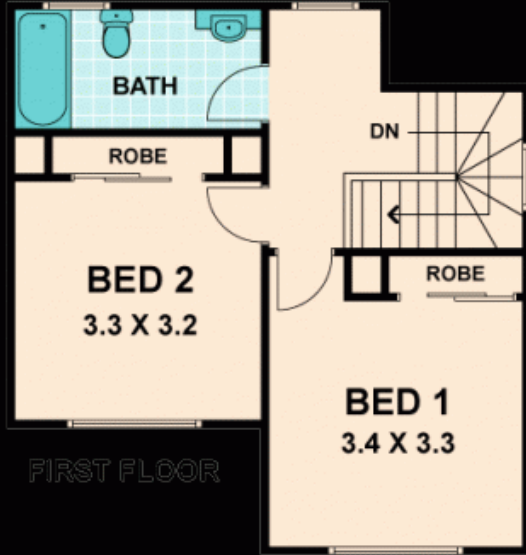

1/1 DARRAWAIT ROAD WALLAN, VIC

WHAT A LITTLE BEAUTY!

**Bianca Thomas**

0425 733 651

**GROUND FLOOR**

Wilson Partners

1/1 NARRAWAIT ROAD

WALLAN, VIC