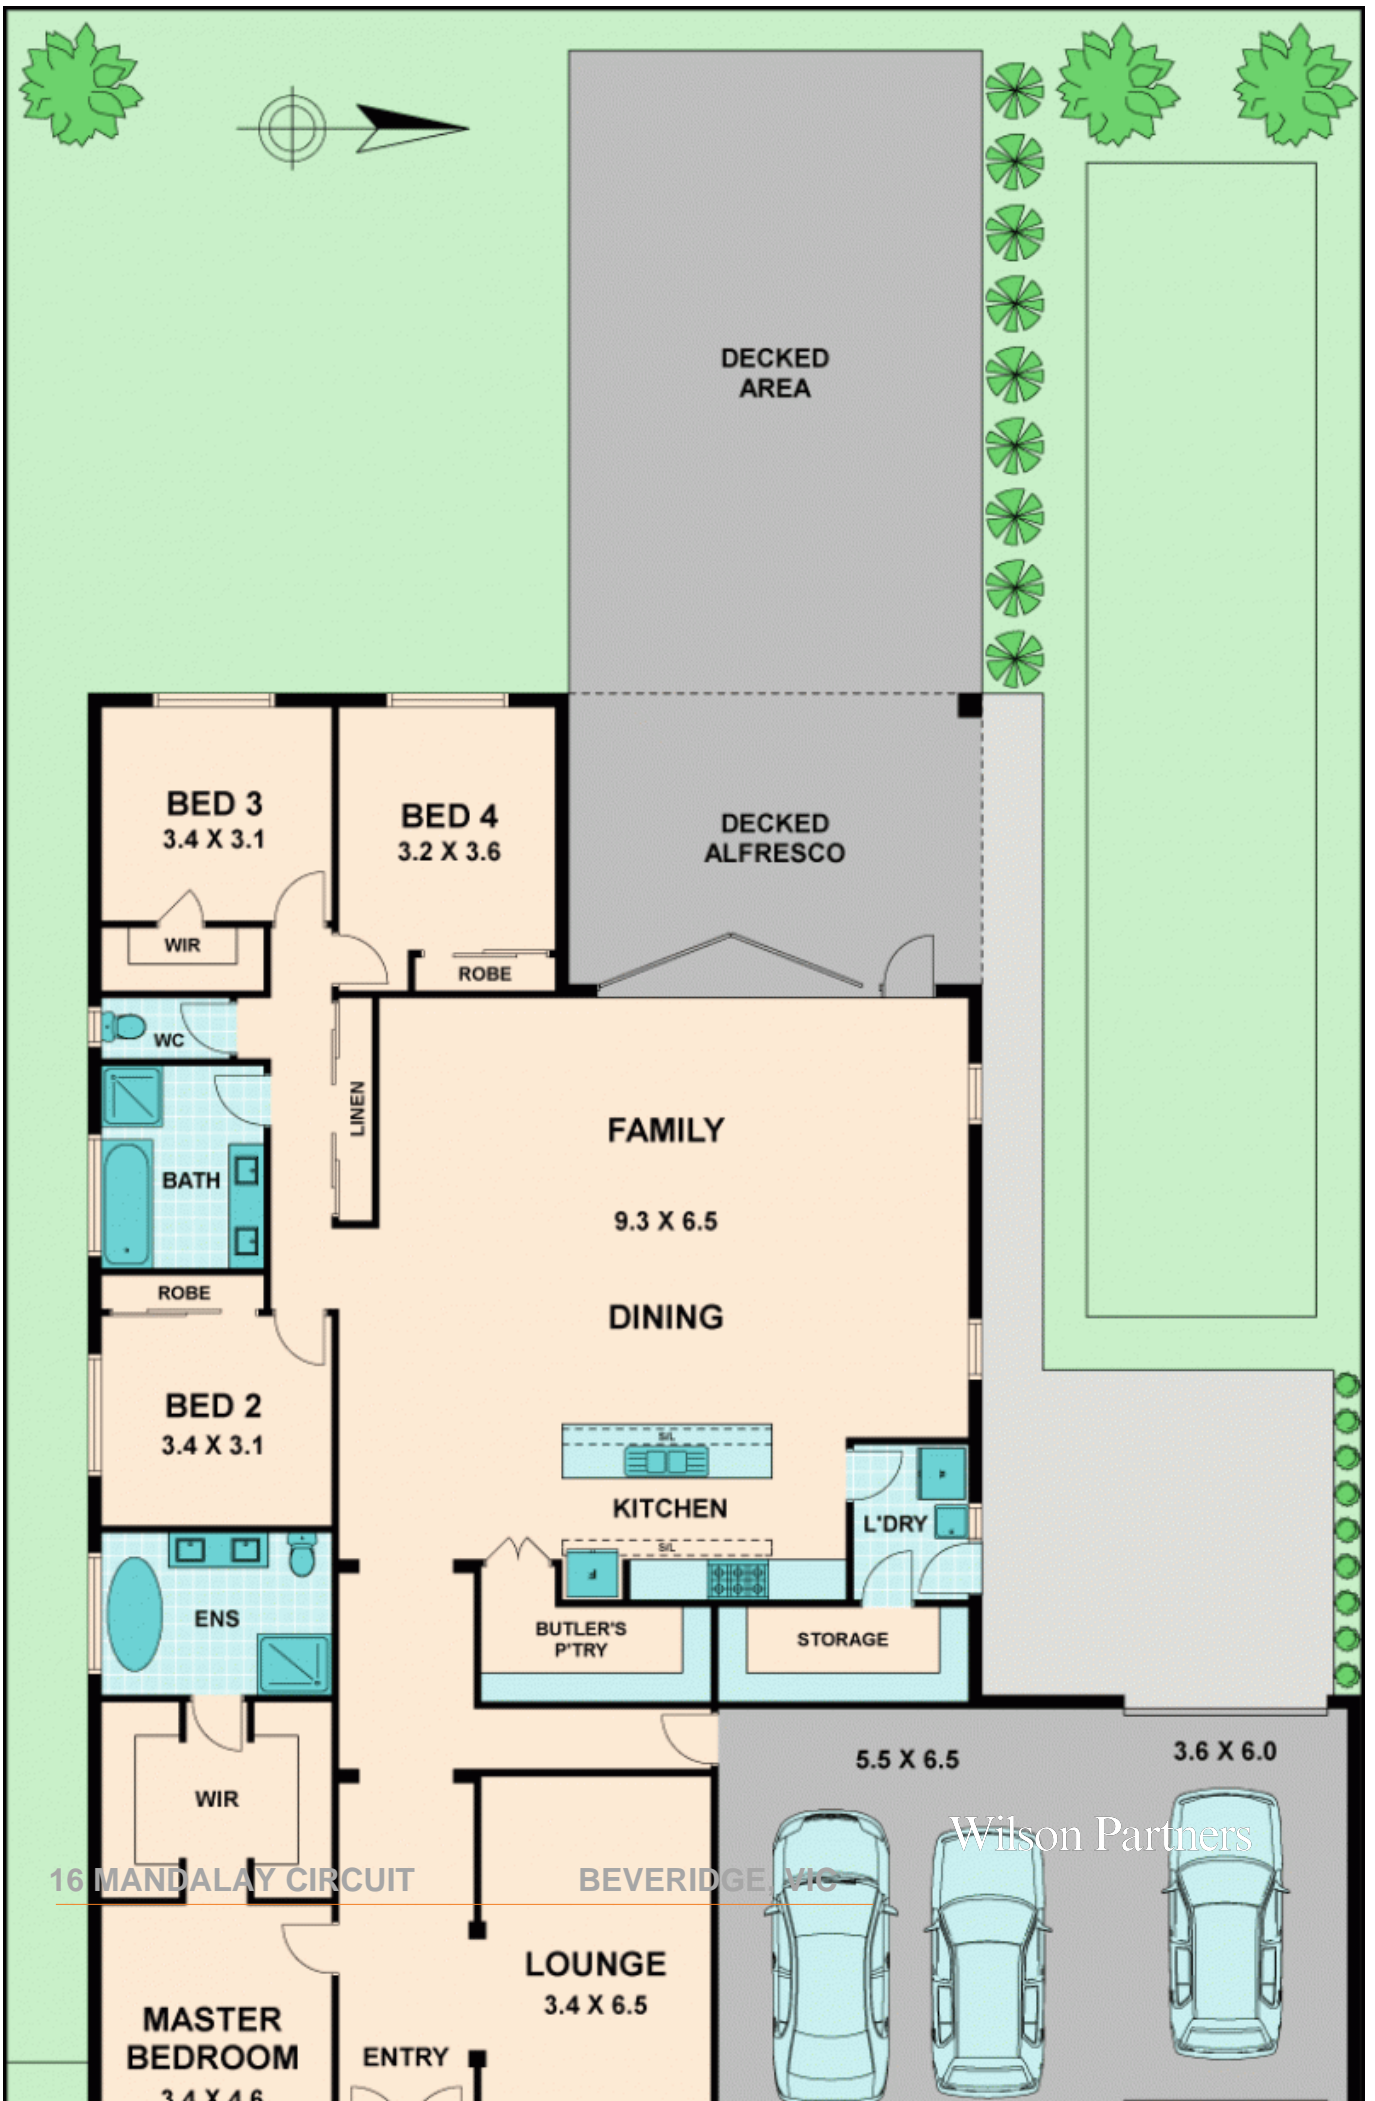

16 MANDALAY CIRCUIT

BEVERIDGE, VIC

Wilson Partners