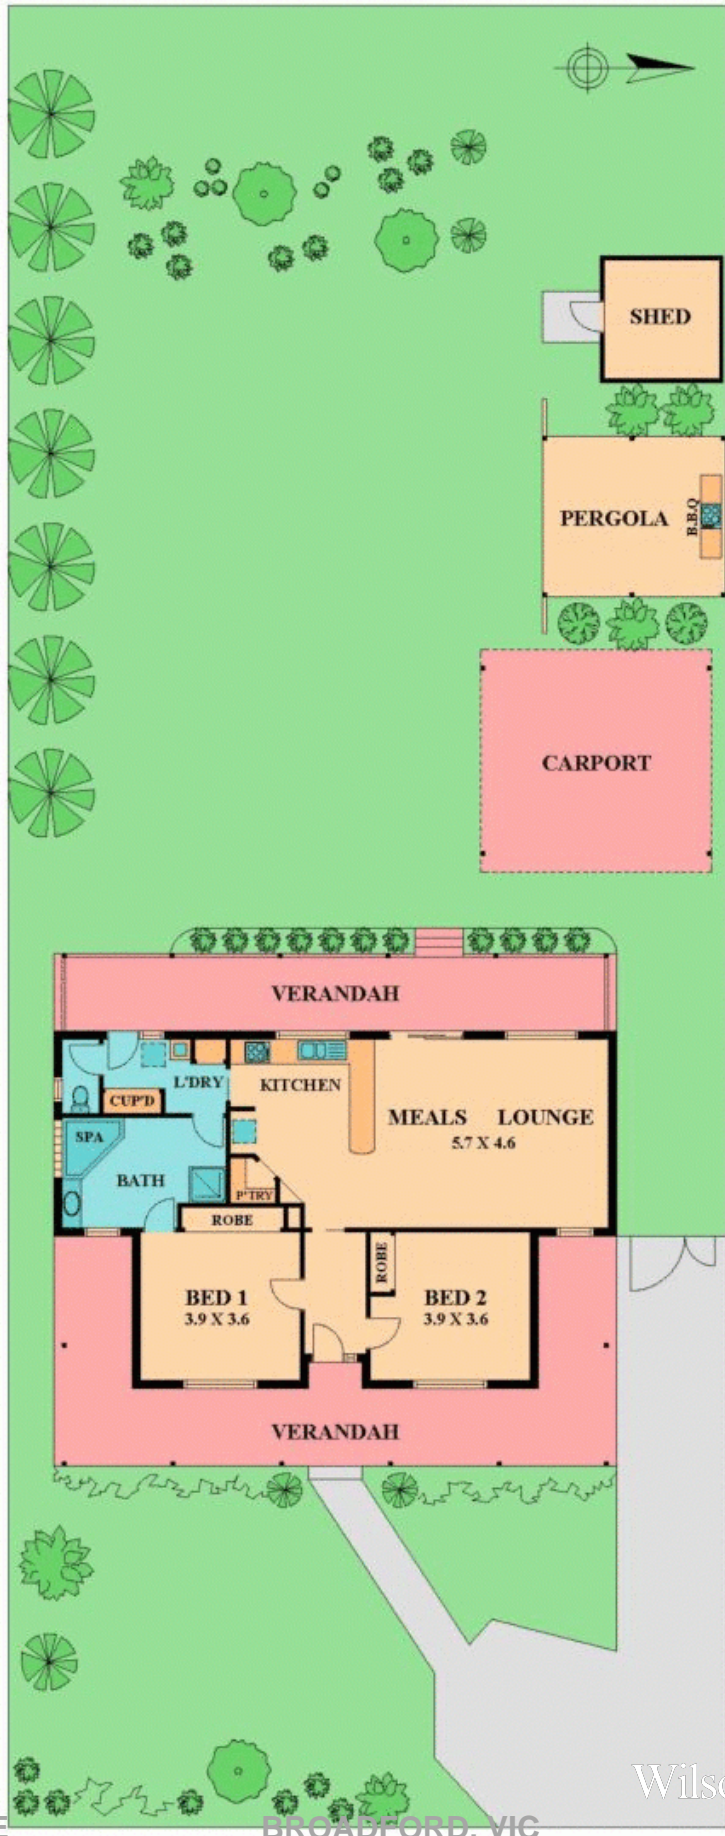

22 BURGESS LANE BROADFORD, VIC

 2  1  1

COLONIAL COTTAGE WITH STYLE

Bianca Thomas

0425 733 651

22 BURGESS LANE

BROADFORD, VIC

Wilson Partners