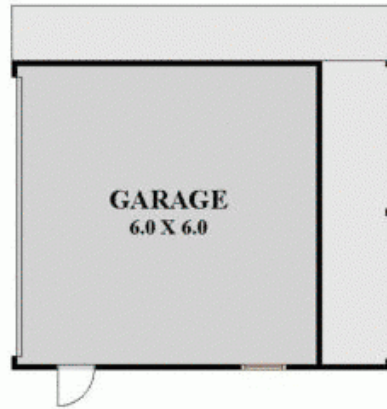

57 NORTH MOUNTAIN ROAD HEATHCOTE
JUNCTION, VIC

 3  1  2

RENOVATED TO WITHIN AN INCH OF ITS
LIFE!

Bianca Thomas

0425 733 651

57 NORTH MOUNTAIN ROAD

HEATHCOTE JUNCTION, VIC

Wilson Partners