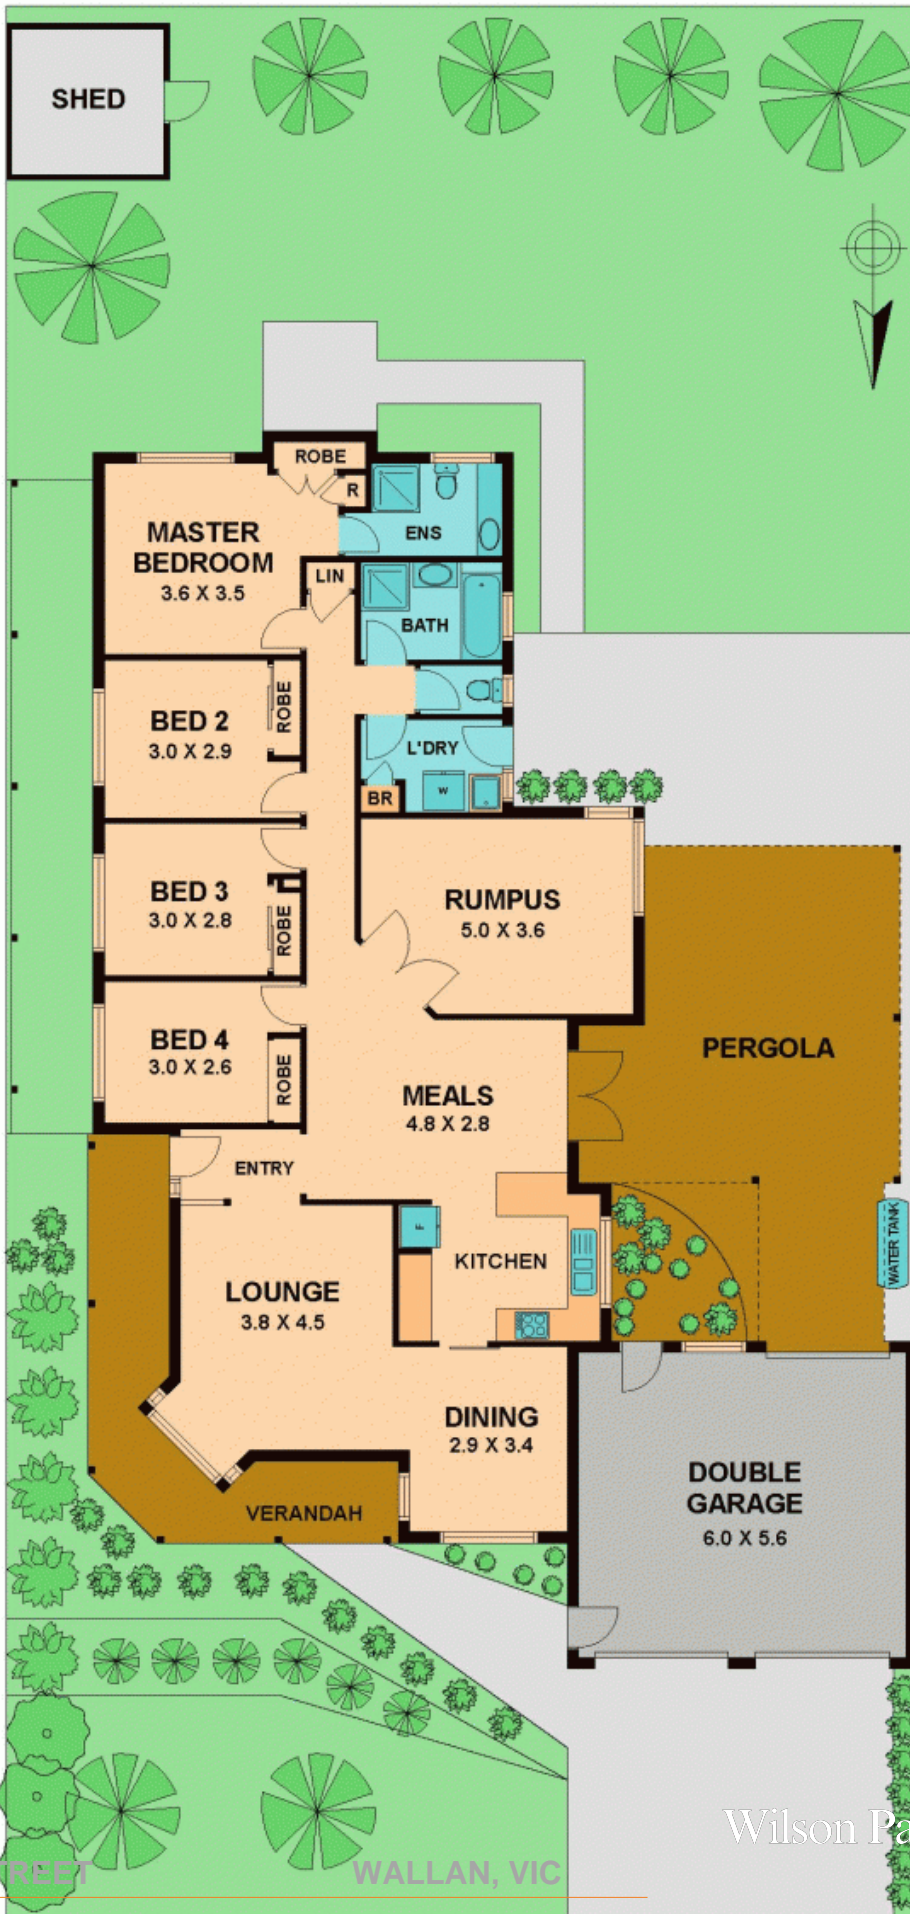

81 DUKE STREET WALLAN, VIC

 4  2  2

SPACIOUS AND GORGEOUS

Bianca Thomas

0425 733 651

81 DUKE STREET

WALLAN, VIC

Wilson Partners