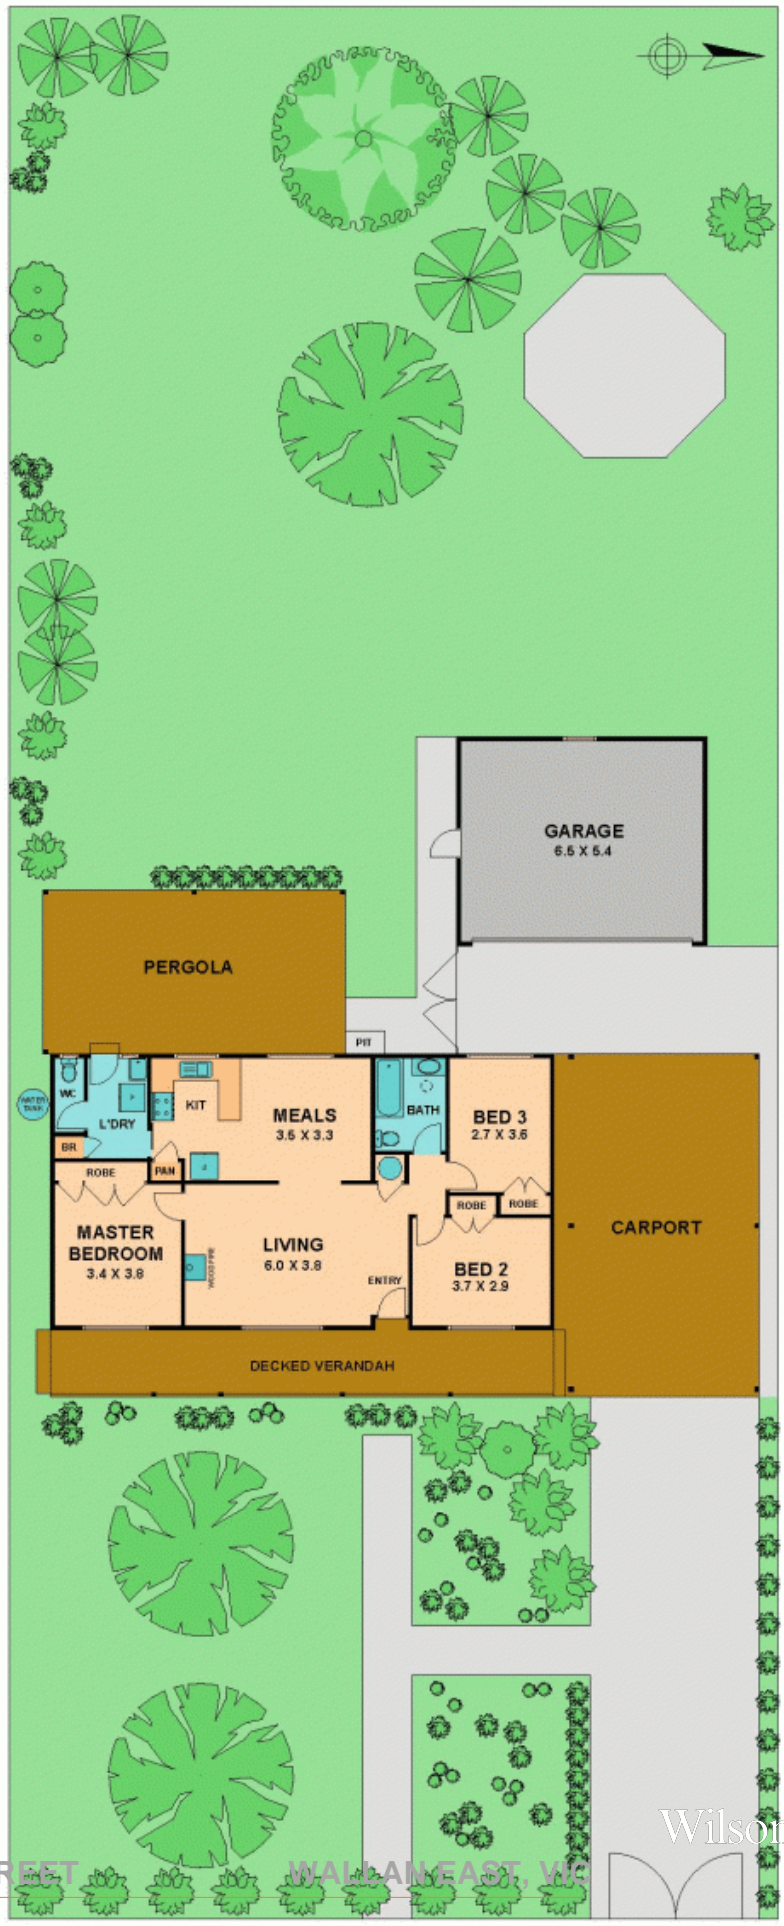

55 STATION STREET WALLAN EAST, VIC

 3  1  4

HUGE LAND - BEST LOCATION

EVERYONE'S A WINNER WITH THIS ONE.

Bianca Thomas

0425 733 651

55 STATION STREET WAILAN EAST, VIC

Wilson Partners