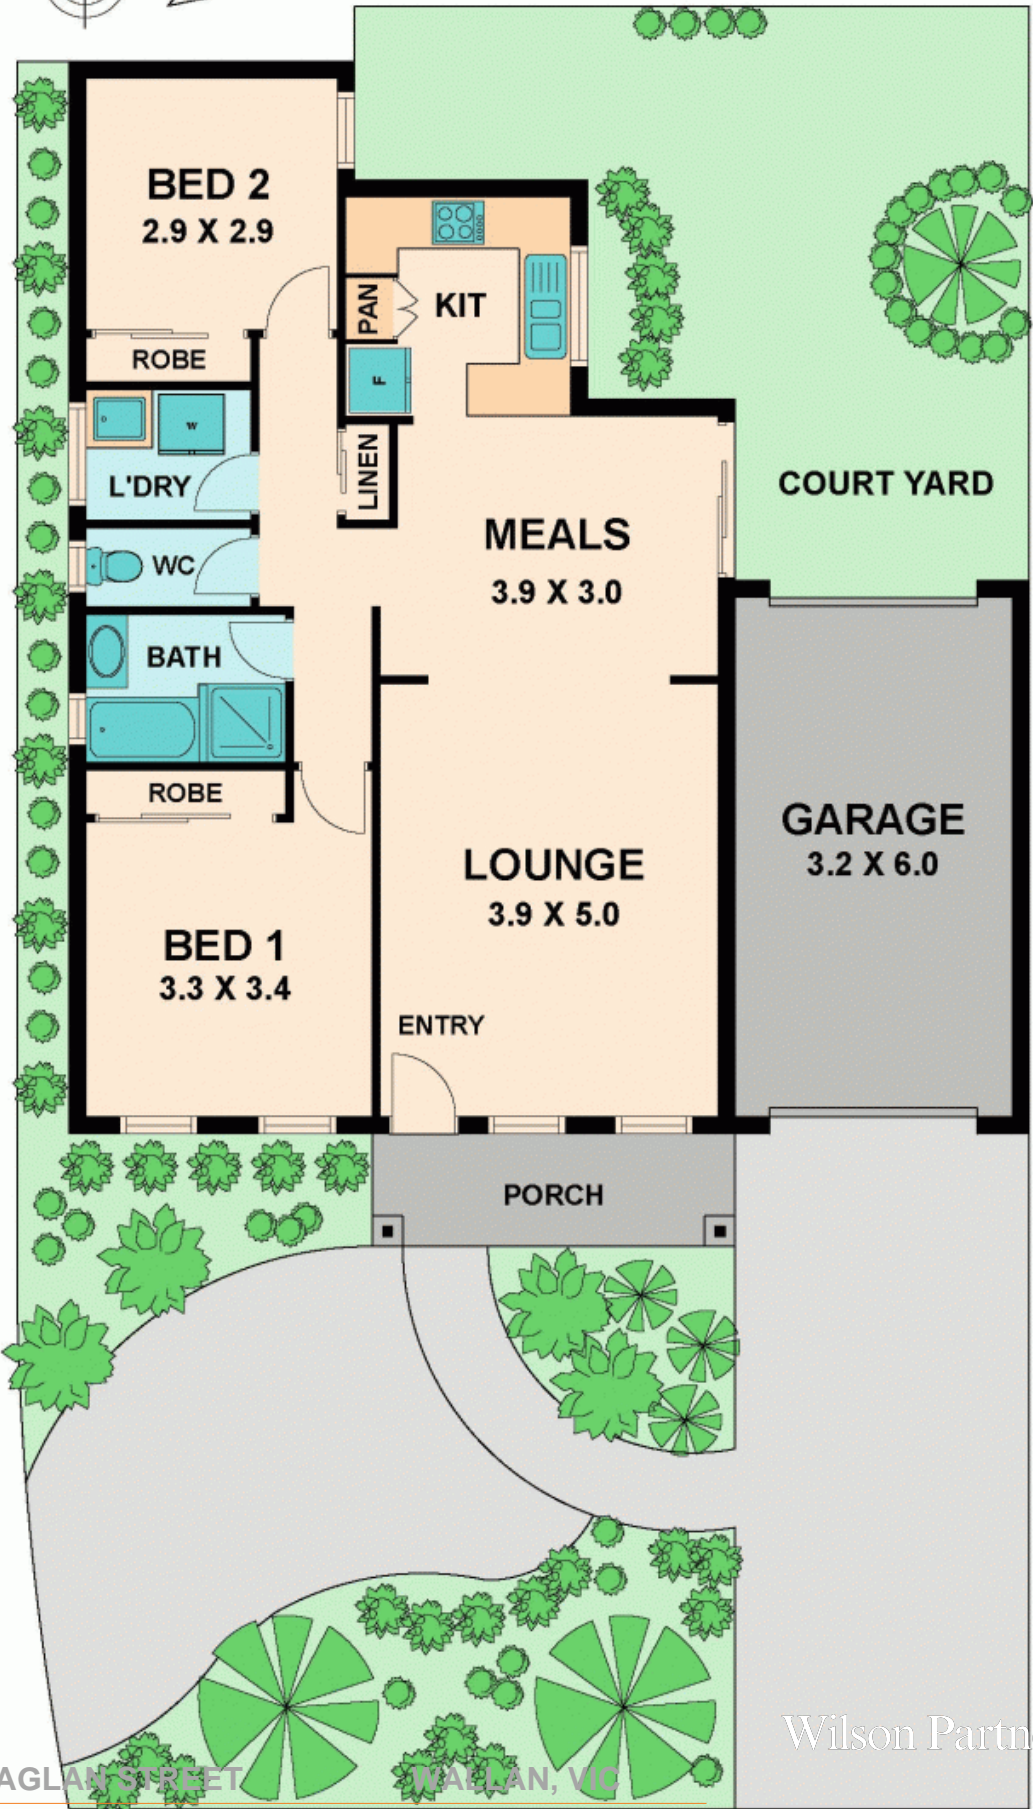

1/141 RAGLAN STREET WALLAN, VIC

 2  1  1

BRILLIANT HOME/LOCATION

Bianca Thomas

0425 733 651

1/141 RAGLAN STREET WAGLAN, VIC

Wilson Partners