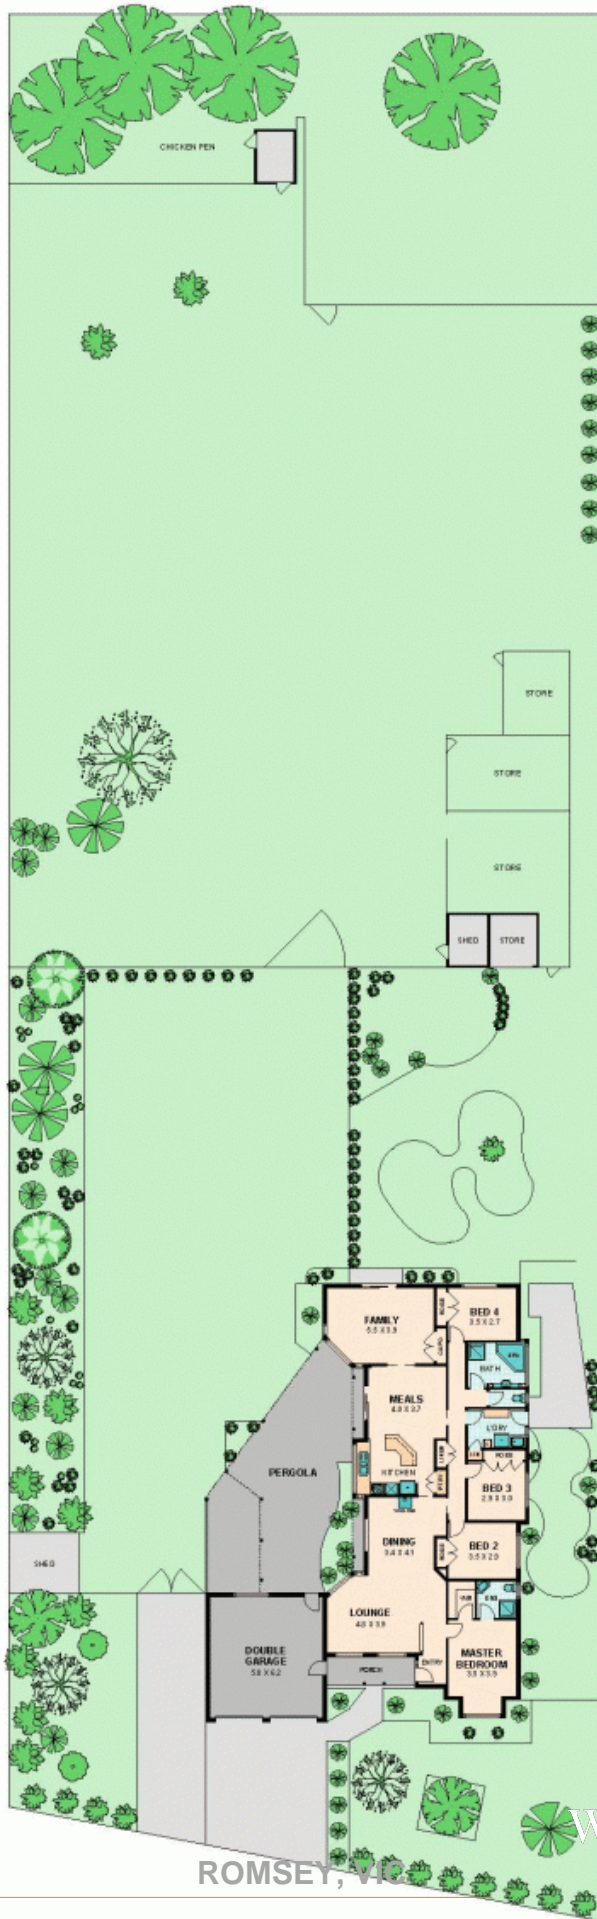

28 EWING DRIVE ROMSEY, VIC

 4  2  2

VENDOR HAS ADJUSTED PRICE!

**Bianca Thomas**

0425 733 651

28 EWING DRIVE

ROMSEY, VIC

Wilson Partners