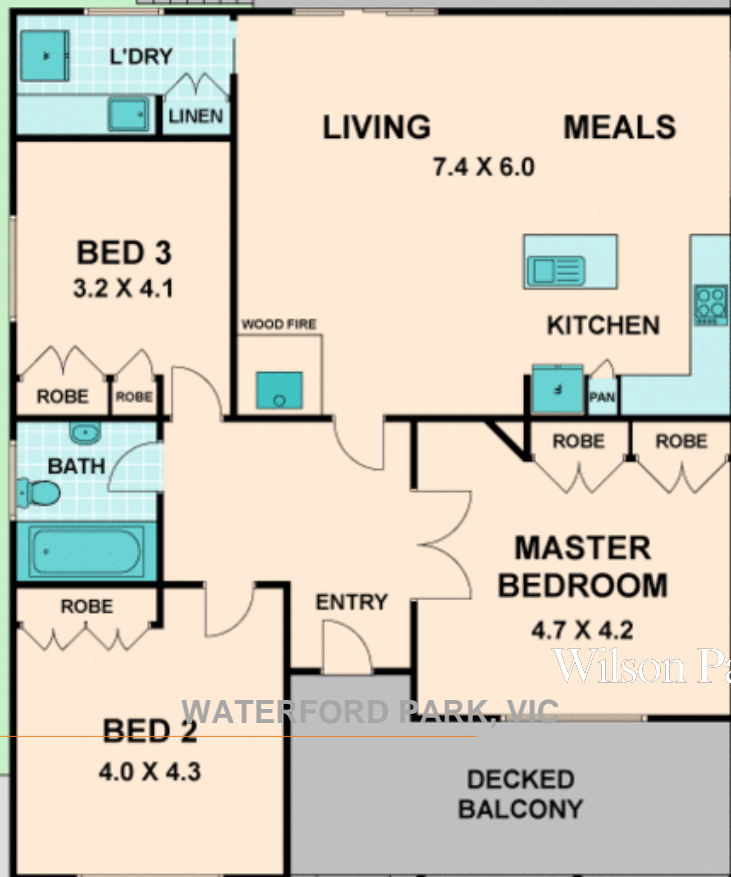

3 STEVEN STREET WATERFORD PARK, VIC

3

1

1

'OH, SO PRETTY'

Bianca Thomas

0425 733 651

3 STEVEN STREET