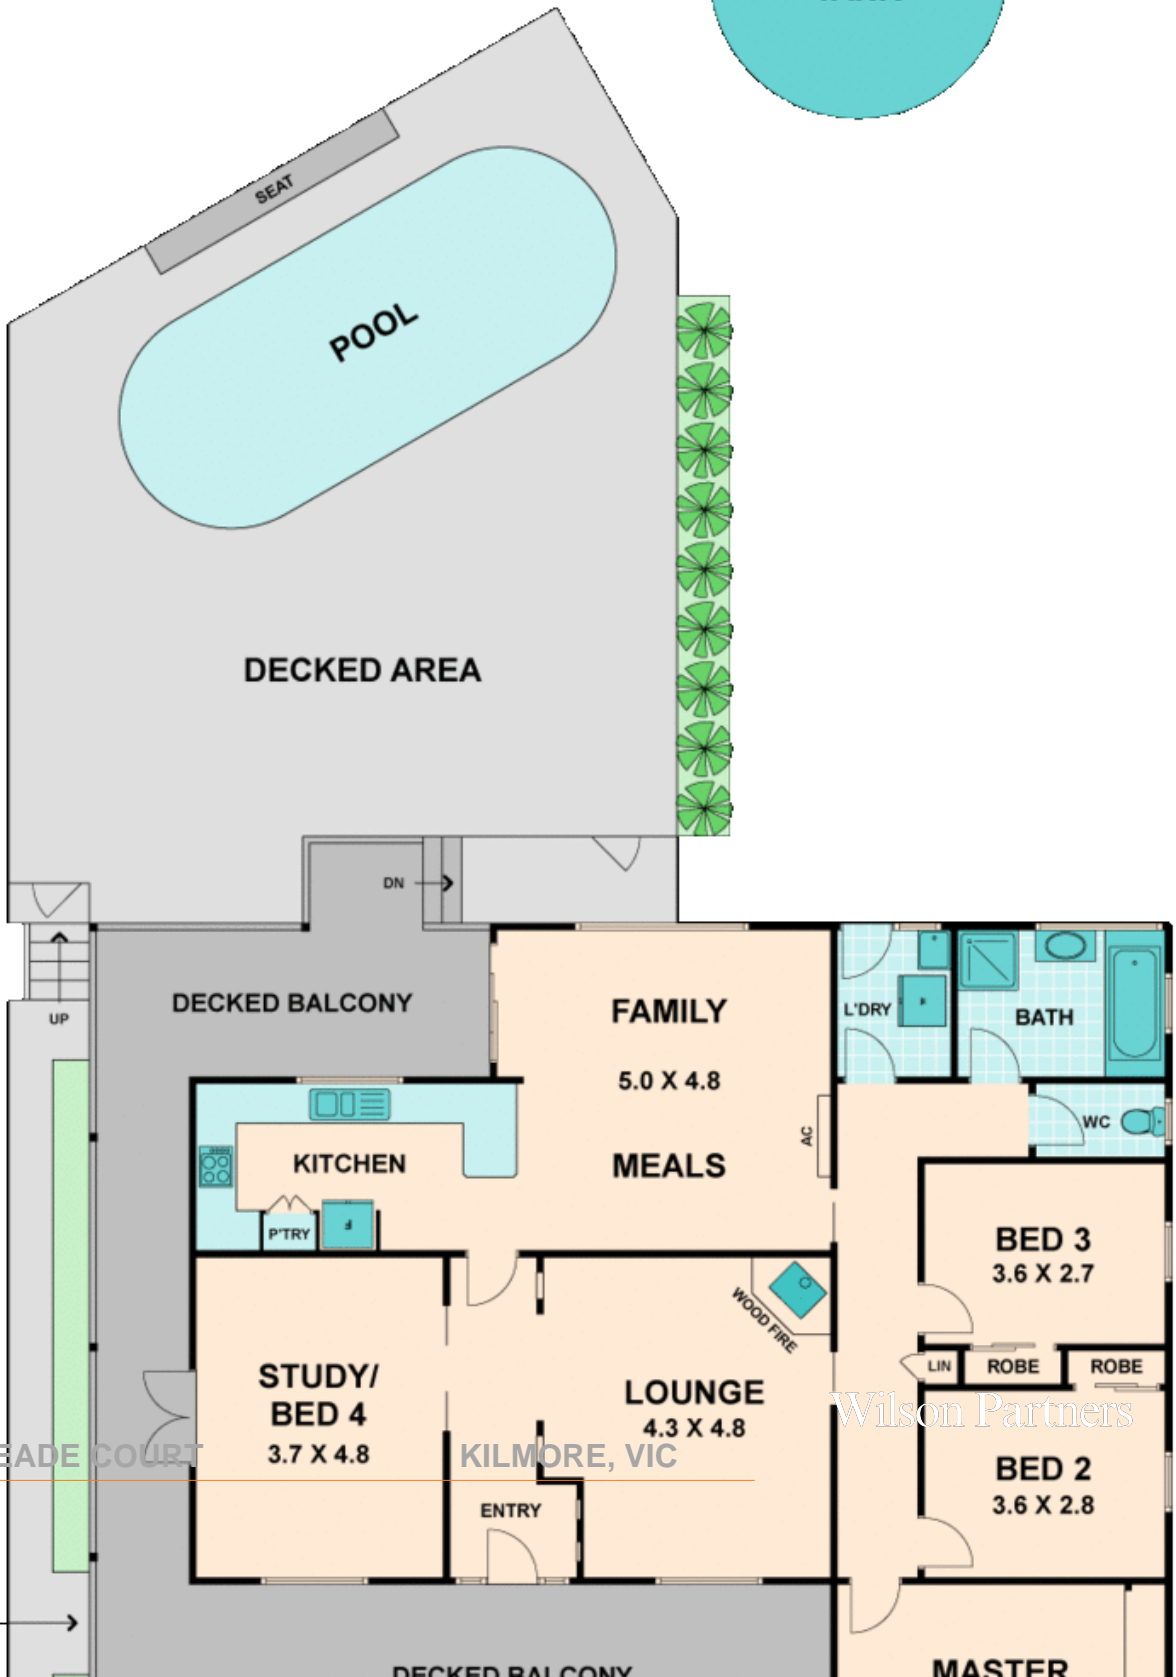

9 MEADE COURT KILMORE, VIC

3

1

'CHARM & CHARACTER!'

Bianca Thomas

0425 733 651

DECKED AREA

POOL

SEAT

DN

DECKED BALCONY

UP

FAMILY

5.0 X 4.8

MEALS

L'DRY

BATH

WC

KITCHEN

P'TRY

AC

BED 3

3.6 X 2.7

WOOD FIRE

STUDY/
BED 4
3.7 X 4.8

LOUNGE
4.3 X 4.8

LIN

ROBE

ROBE

Wilson Partners

BED 2

3.6 X 2.8