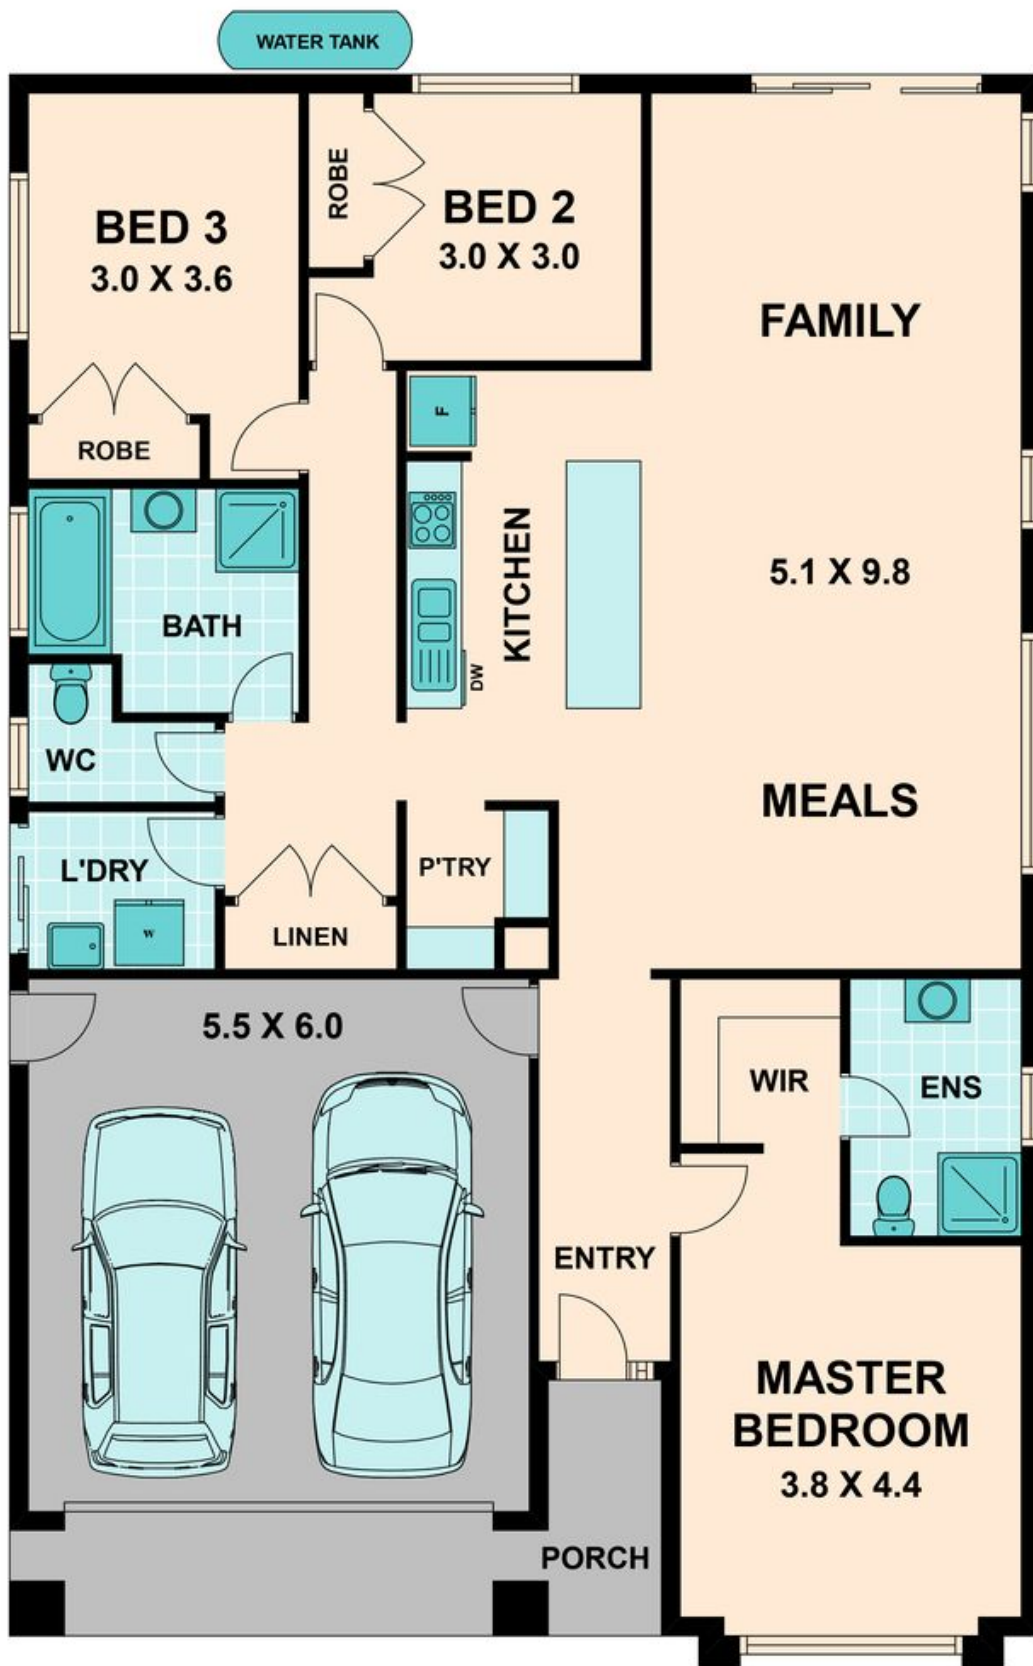

17 Chloe Drive BROADFORD, VIC

 3  2  2

BROADFORD HOUSE FOR SALE

'Immaculate Property'

Wilson Partners

17 Chloe Drive

BROADFORD, VIC